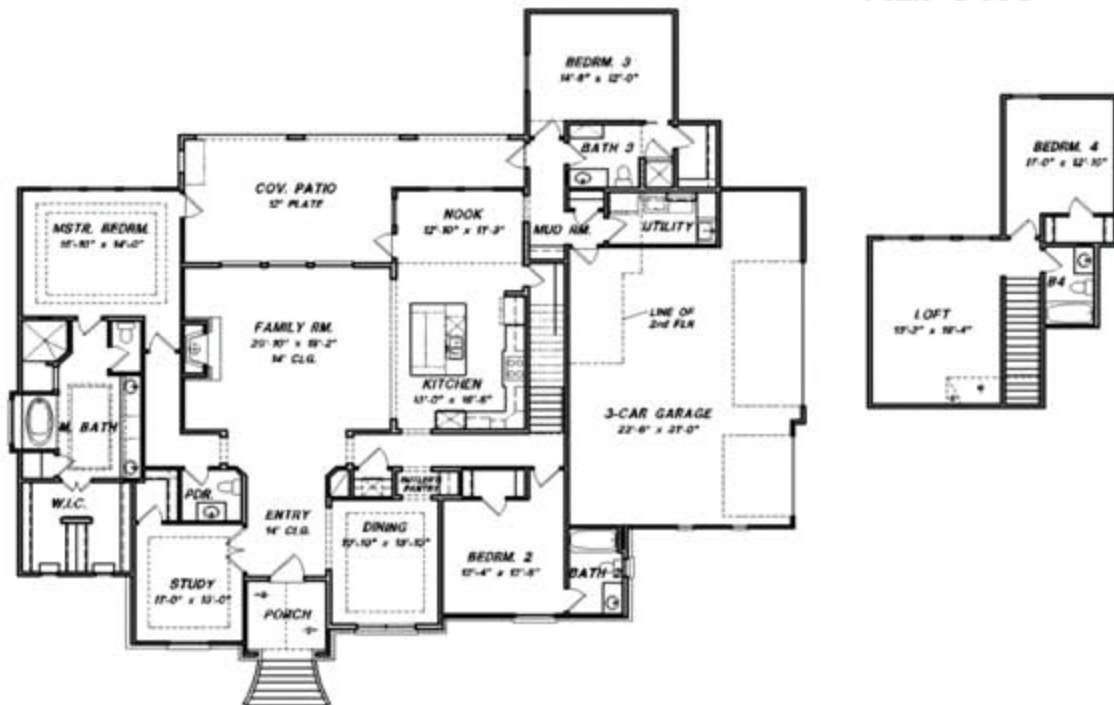

J&J

Development, Inc.

CUSTOM HOMES

Plan 3483

J&J DEVELOPMENT, INC
 142 W. RHAPSODY, # 8
 SAN ANTONIO, TX 78216

**For More Information,
 Call 210-402-3171**

Prices, features and specifications subject to change without notice. Floor plans are artist's representations only. See Builder for details and blueprints.